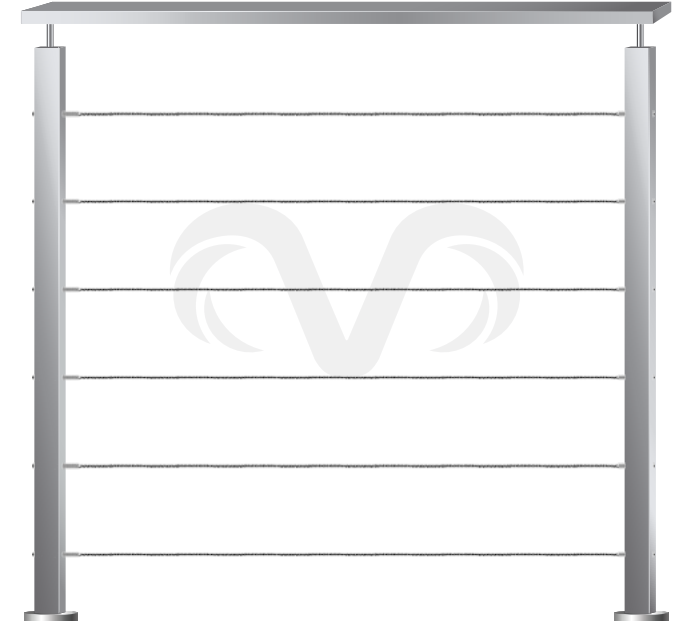

SSCS-RT-6

Stainless Steel Cable System
Rectangle Hand Rail (40 x 20mm)
Square Posts (40mm)
Stainless Steel Cable (4mm)
Cover Plates (38mm)