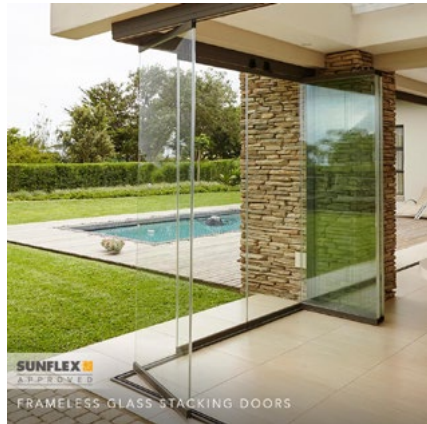

***PCCS-RT-6**

Powder Coated Cable System
Rectangle Steel Hand Rail (40 x 20mm)
Rectangle Steel Posts (40 x 20mm)
Stainless Steel Cable (4mm)
*Steel System

CAPRA
STEELWORX & GLASS

HIGH QUALITY GLASS & STEEL BALUSTRADES | FRAMELESS GLASS DOORS, STACKERS & SLIDERS | FRAMELESS SHOWERS | DESIGN & INSTALLATIONS