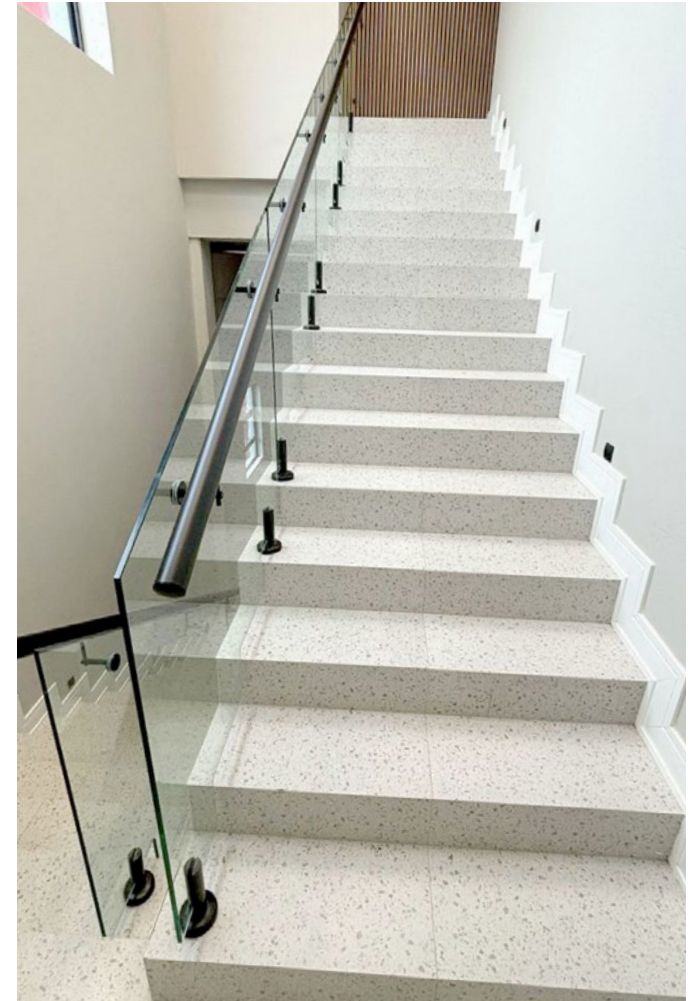

THE BALUSTRADE SPECIALISTS

RECESSED GLASS BALUSTRADE

CAPRA STEELWORX & GLASS

RECESSED GLASS BALUSTRADES

The Frameless Recessed Glass Balustrades (12 mm in thickness) is slotted into the concrete.

The glass is secured with a chemical liquid grout specifically formulated for this process, creating the ultimate in aesthetics. With no need for brackets or posts, Frameless Recessed Glass Balustrades are ideal for making the most of a view out from your home. Option for Grey Frameless Recessed Glass Balustrades allows a certain amount of privacy.

SIDE MOUNTED GLASS BALUSTRADE

CAPRA STEELWORX & GLASS

SIDE MOUNTED GLASS BALUSTRADE

The Side Mounted Frameless Glass Balustrade is mounted to the side of staircase, landing, balcony or patio, providing an elegant and structurally sound barrier.

Aesthetically stunning by retaining a view or sense of space that other types of barriers simply cannot achieve.

12mm Toughened Safety Glass panels create a near seamless finish with a choice of different colours of side mounts, ranging from 304 grade stainless steel to black to fit your style. Side mounts maximize the area of your staircase while providing safety and functionality.

FLOOR MOUNTED GLASS BALUSTRADE

CAPRA STEELWORX & GLASS

FLOOR MOUNTED GLASS BALUSTRADE

The Floor Mounted Frameless Glass Balustrade is are highly versatile and can be used internally or externally. They are not only stylish and sturdy they come in a variety of colours and finishes to suit your design requirements. They are made from high quality 304 stainless steel and are not only great for stair cases and balconies but also for swimming pool enclosures.