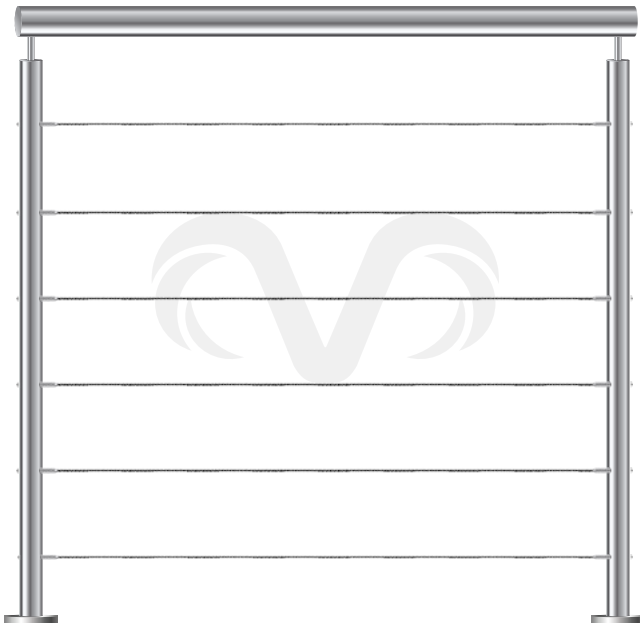

SSPS-RT-6

Stainless Steel Pin System
Rectangle Hand Rail (40 x 20mm)
Square Posts (40mm)
Round Horizontal Tubes (16mm)
Cover Plates (38mm)

STAINLESS STEEL CABLE SYSTEM | ORDER CODES

Cable balustrades are perfect for those seeking a solution to a rustic, minimalistic architectural style. The Cable System is modern with simple classic lines. Cable balustrades made from stainless steel are an excellent choice for creating defined boundaries and zones in both indoor and outdoor spaces.