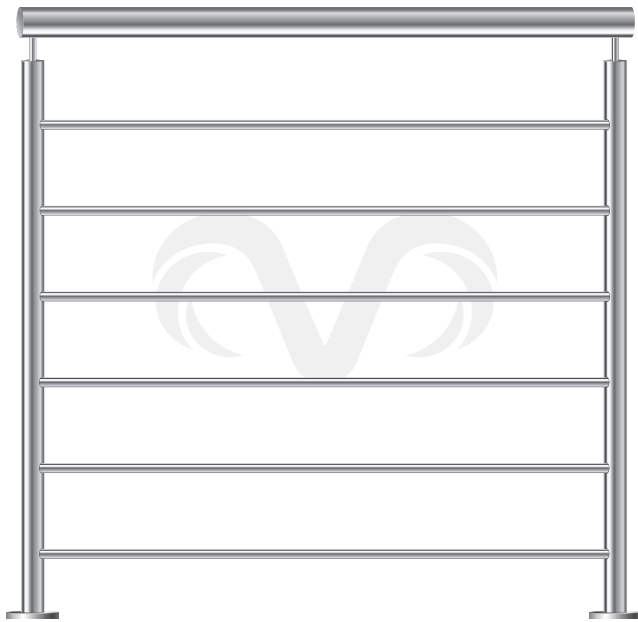

STAINLESS STEEL PIN SYSTEM | ORDER CODES

Our Pin System consists of 304 grade stainless steel. Our posts are core drilled and anchored with a chemical compound cement for extra strong support. The stainless steel horizontal tubes offer strength and safety perfect for balconies, staircases and landings. You have a choice of the number of horizontal tubes ranging from 4 to as many as 12.

SSPS-R-6

Stainless Steel Pin System
Round Hand Rail (50mm)
Round Posts (38mm)
Round Horizontal Tubes (16mm)
Cover Plates (38mm)