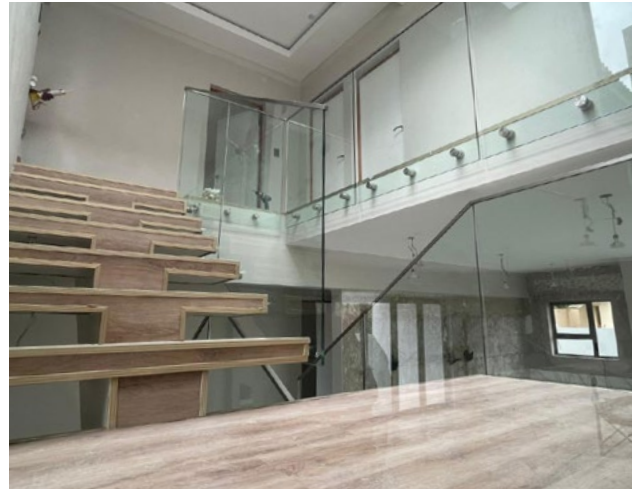

SIDE MOUNTED GLASS BALUSTRADE

CAPRA STEELWORX & GLASS

SIDE MOUNTED GLASS BALUSTRADE

The Side Mounted Frameless Glass Balustrade is mounted to the side of staircase, landing, balcony or patio, providing an elegant and structurally sound barrier.

RG-GRY-HR-4020-BLK

Recessed Glass Clear (12mm)
Rectangle Handrail (40 x 20mm)
Black

SIDE MOUNTED GLASS BALUSTRADE | ORDER CODES

SIDE MOUNTED GLASS BALUSTRADE

The Side Mounted Frameless Glass Balustrade is mounted to the side of staircase, landing, balcony or patio, providing an elegant and structurally sound barrier. 12mm Toughened Safety Glass panels create a near seamless finish with a choice of different colours of side mounts, ranging from 304 grade stainless steel to black to fit your style. Side mounts maximize the area of your staircase while providing safety and functionality.