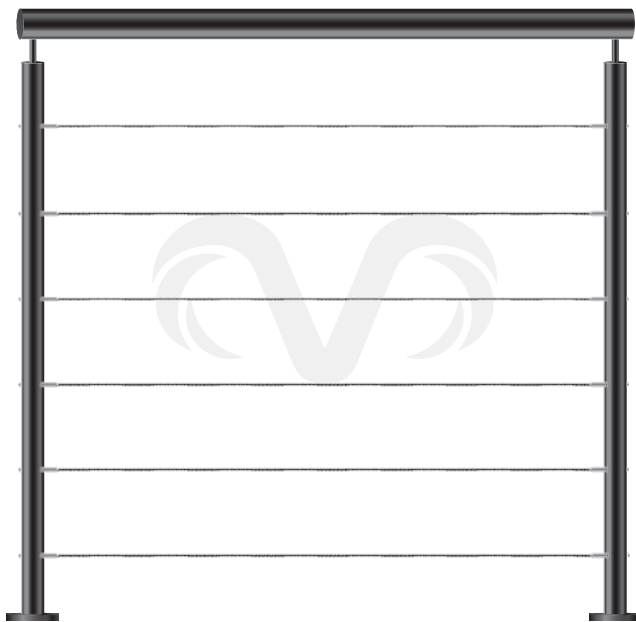

POWDER COATED CABLE SYSTEM | ORDER CODES

Cable balustrading offers a sleek and modern design that allows for uninterrupted views. It is a low-profile alternative that is easy to maintain and provides exceptional safety, making it an ideal choice for residential and commercial buildings. The Powder Coated Cable System offers a standard range of colours to suit the architecture of the space.

PCCS-R-6

Powder Coated Cable System
Round Hand Rail (50mm)
Round Posts (38mm)
Stainless Steel Cable (4mm)
Cover Plates (38mm)