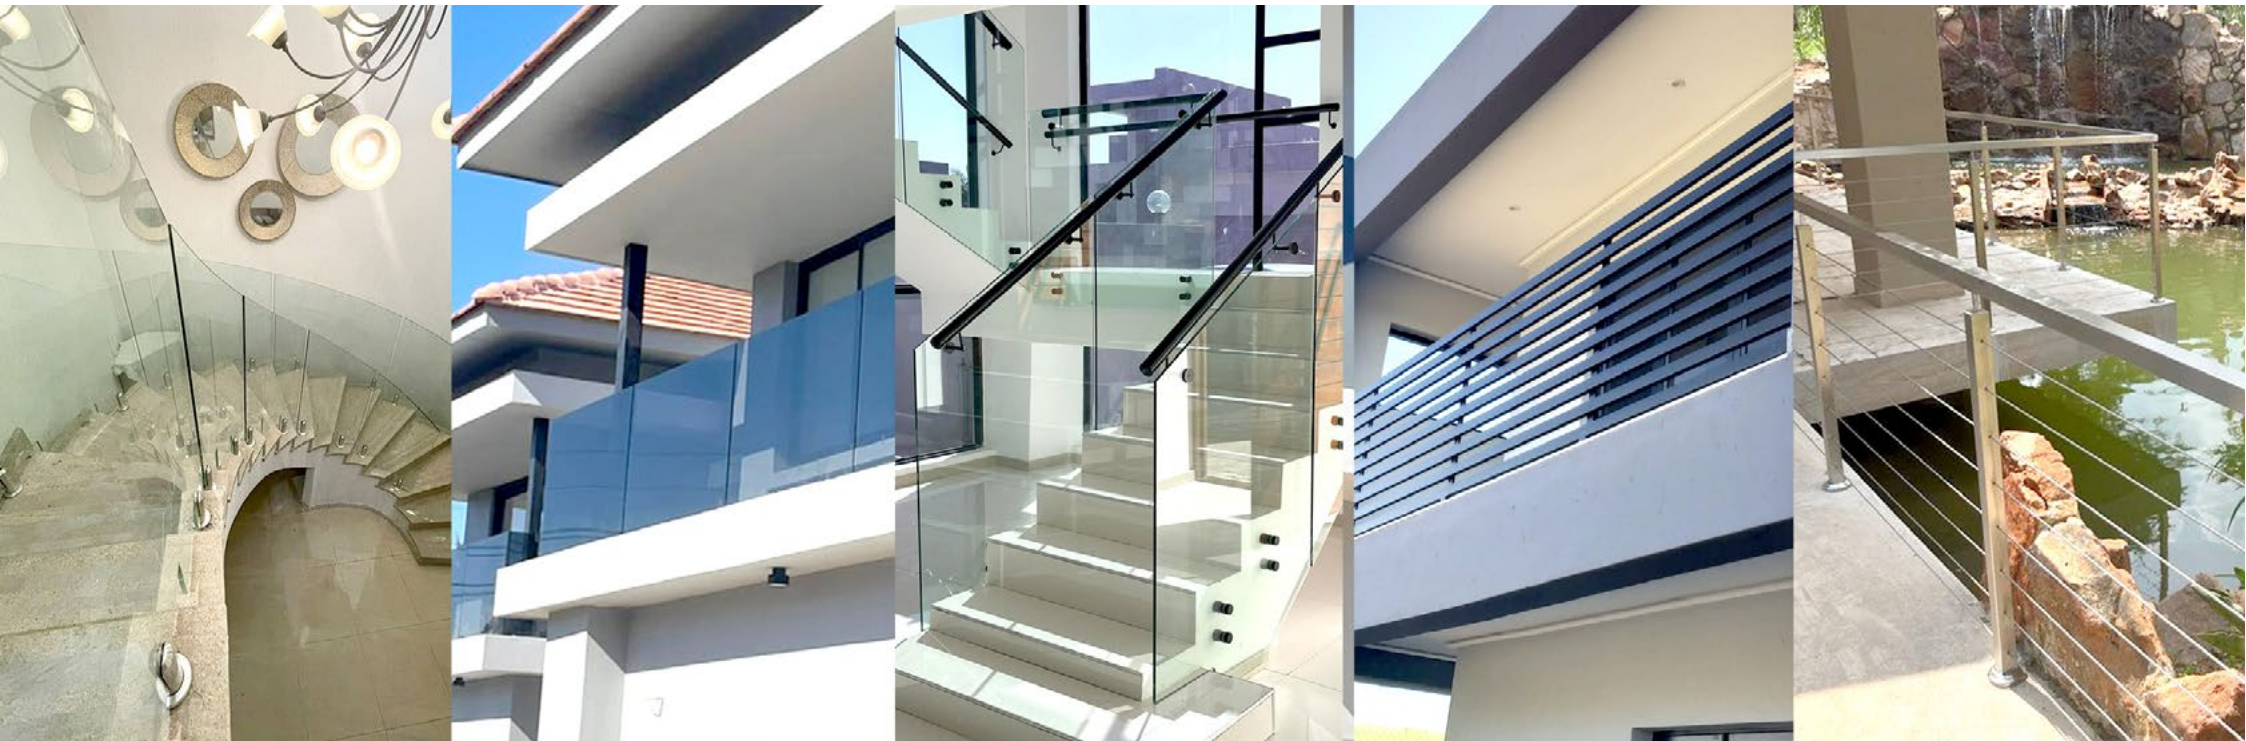

CAPRA
STEELWORX & GLASS

HIGH QUALITY BALUSTRADES | DESIGN & INSTALLATIONS

RECESSED GLASS

SIDE MOUNTED GLASS

FLOOR MOUNTED GLASS

CURVED GLASS

STAINLESS STEEL

CUSTOM STEEL

THE BALUSTRADE SPECIALISTS

RECESSED GLASS BALUSTRADE

CAPRA STEELWORX & GLASS

RECESSED GLASS BALUSTRADES

The Frameless Recessed Glass Balustrades (12 mm in thickness) is slotted into the concrete.

The glass is secured with a chemical liquid grout specifically formulated for this process, creating the ultimate in aesthetics. With no need for brackets or posts, Frameless Recessed Glass Balustrades are ideal for making the most of a view out from your home. Option for Grey Frameless Recessed Glass Balustrades allows a certain amount of privacy.

SIDE MOUNTED GLASS BALUSTRADE

CAPRA STEELWORX & GLASS

SIDE MOUNTED GLASS BALUSTRADE

The Side Mounted Frameless Glass Balustrade is mounted to the side of staircase, landing, balcony or patio, providing an elegant and structurally sound barrier.

FLOOR MOUNTED GLASS BALUSTRADE

CAPRA STEELWORX & GLASS

FLOOR MOUNTED GLASS BALUSTRADE

The Floor Mounted Frameless Glass Balustrade is are highly versatile and can be used internally or externally. They are not only stylish and sturdy they come in a variety of colours and finishes to suit your design requirements. They are made from high quality 304 stainless steel and are not only great for stair cases and balconies but also for swimming pool enclosures.