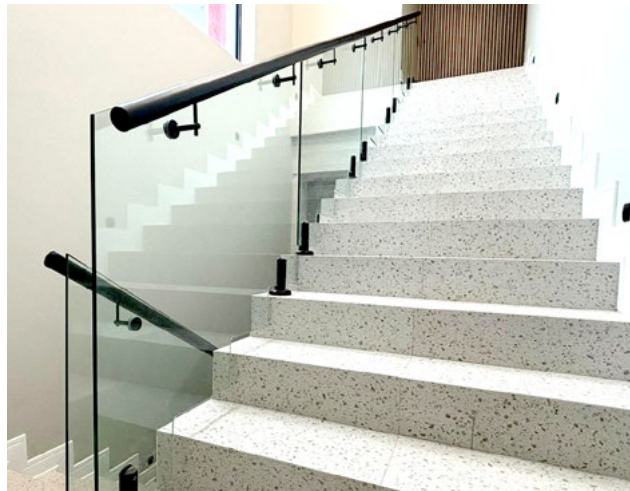

SIDE MOUNTED GLASS BALUSTRADE

CAPRA STEELWORX & GLASS

SIDE MOUNTED GLASS BALUSTRADE

The Side Mounted Frameless Glass Balustrade is mounted to the side of staircase, landing, balcony or patio, providing an elegant and structurally sound barrier.

SM-GRY-BLK-SSC-BLK

Side Mounted Glass Grey (12mm)
Square Slotted Channel (25mm)
Black (40mm)

SM-GRY-BLK-RSC-BLK

Side Mounted Glass Grey (12mm)
Round Slotted Channel (25mm)
Black (40mm)

SM-GRY-BLK-RHR-BLK

Side Mounted Glass Grey (12mm)
Round Handrail (38mm)
Black (40mm)

SM-GRY-BLK-HR-4020-BLK

Side Mounted Glass Grey (12mm)
Rectangle Handrail (40 x 20mm)
Black (40mm)

FLOOR MOUNTED GLASS BALUSTRADE | ORDER CODES

FLOOR MOUNTED GLASS BALUSTRADE

The Floor Mounted Frameless Glass Balustrade is highly versatile and can be used internally or externally. They are not only stylish and sturdy they come in a variety of colours and finishes to suit your design requirements. They are made from high quality 304 stainless steel and are not only great for stair cases and balconies but also for swimming pool enclosures.